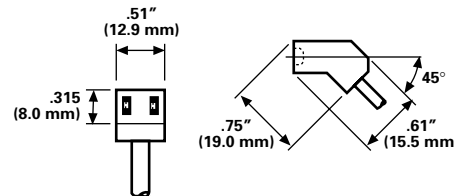

**WFS 31M**

**Screen Guard for 3.15" Square Fan**  
Material: Aluminum

Note: Also available — WFS 36M  
and WFS 24M

**WFS 47M**

**Screen Guard for 4.69" Square Fan**  
Material: Aluminum

**TPC 12/24/36**

Power Cord with T-Head Connector in 12", 24",  
or 36" Length.\*

UL E-156798  
CSA LR 76679

**SPC 12/24/36**

Power Cord with Straight Connector in 12",  
24", or 36" Length.\*

UL E-156798  
CSA LR 76679

**FPC 12/24/36**

Power Cord with 45° Connector in 12", 24",  
or 36" Length.\*

UL E-156798  
CSA LR 76679

**RPC 12/24/36**

Power Cord with Right-Angle Connector in  
12", 24", or 36" Length.\*

UL E-156798  
CSA LR 76679

\* Other lengths available. Please consult factory.