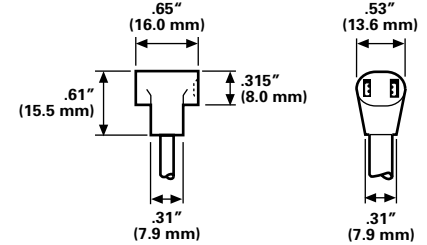

**WFS 31M**

**Screen Guard for 3.15" Square Fan**  
Material: Aluminum

Note: Also available — WFS 36M  
and WFS 24M

**WFS 47M**

**Screen Guard for 4.69" Square Fan**  
Material: Aluminum

**TPC 12/24/36**

Power Cord with T-Head Connector in 12", 24",  
or 36" Length.\*

UL E-156798  
CSA LR 76679

**SPC 12/24/36**

Power Cord with Straight Connector in 12",  
24", or 36" Length.\*

UL E-156798  
CSA LR 76679

**FPC 12/24/36**

Power Cord with 45° Connector in 12", 24",  
or 36" Length.\*

UL E-156798  
CSA LR 76679

**RPC 12/24/36**

Power Cord with Right-Angle Connector in  
12", 24", or 36" Length.\*

UL E-156798  
CSA LR 76679

\* Other lengths available. Please consult factory.