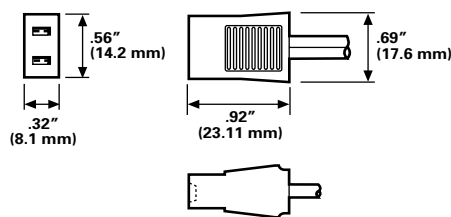

**WFS 31M**

**Screen Guard for 3.15" Square Fan**  
Material: Aluminum

Note: Also available — WFS 36M  
and WFS 24M

**WFS 47M**

**Screen Guard for 4.69" Square Fan**  
Material: Aluminum

**TPC 12/24/36**

Power Cord with T-Head Connector in 12", 24",  
or 36" Length.\*

UL E-156798  
CSA LR 76679

**SPC 12/24/36**

Power Cord with Straight Connector in 12",  
24", or 36" Length.\*

UL E-156798  
CSA LR 76679

**FPC 12/24/36**

Power Cord with 45° Connector in 12", 24",  
or 36" Length.\*

UL E-156798  
CSA LR 76679

**RPC 12/24/36**

Power Cord with Right-Angle Connector in  
12", 24", or 36" Length.\*

UL E-156798  
CSA LR 76679

\* Other lengths available. Please consult factory.