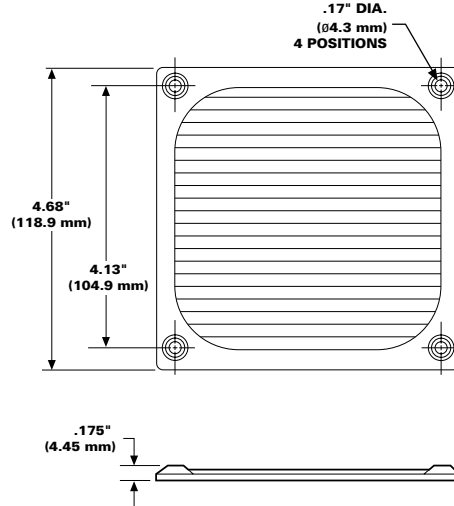

**WFS 31M**

**Screen Guard for 3.15" Square Fan**  
Material: Aluminum

Note: Also available — WFS 36M  
and WFS 24M

**WFS 47M**

**Screen Guard for 4.69" Square Fan**  
Material: Aluminum

**TPC 12/24/36**

Power Cord with T-Head Connector in 12", 24",  
or 36" Length.\*

UL E-156798  
CSA LR 76679

**SPC 12/24/36**

Power Cord with Straight Connector in 12",  
24", or 36" Length.\*

UL E-156798  
CSA LR 76679

**FPC 12/24/36**

Power Cord with 45° Connector in 12", 24",  
or 36" Length.\*

UL E-156798  
CSA LR 76679

**RPC 12/24/36**

Power Cord with Right-Angle Connector in  
12", 24", or 36" Length.\*

UL E-156798  
CSA LR 76679

\* Other lengths available. Please consult factory.