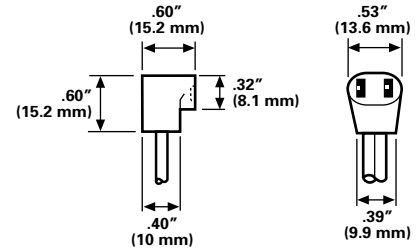

**WFS 31M**

**Screen Guard for 3.15" Square Fan**  
Material: Aluminum

Note: Also available — WFS 36M  
and WFS 24M

**WFS 47M**

**Screen Guard for 4.69" Square Fan**  
Material: Aluminum

**TPC 12/24/36**

Power Cord with T-Head Connector in 12", 24",  
or 36" Length.\*

UL E-156798  
CSA LR 76679

**SPC 12/24/36**

Power Cord with Straight Connector in 12",  
24", or 36" Length.\*

UL E-156798  
CSA LR 76679

**FPC 12/24/36**

Power Cord with 45° Connector in 12", 24",  
or 36" Length.\*

UL E-156798  
CSA LR 76679

**RPC 12/24/36**

Power Cord with Right-Angle Connector in  
12", 24", or 36" Length.\*

UL E-156798  
CSA LR 76679

\* Other lengths available. Please consult factory.