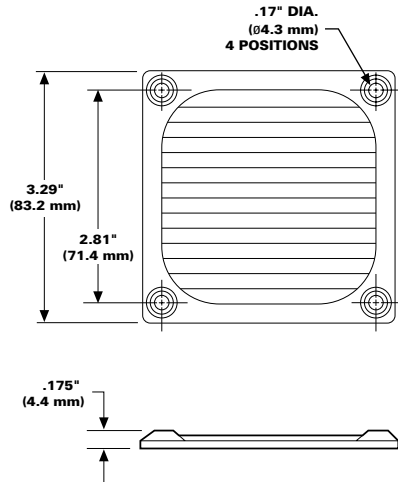

**WFS 31M**

**Screen Guard for 3.15" Square Fan**  
Material: Aluminum

Note: Also available — WFS 36M  
and WFS 24M

**WFS 47M**

**Screen Guard for 4.69" Square Fan**  
Material: Aluminum

**TPC 12/24/36**

Power Cord with T-Head Connector in 12", 24",  
or 36" Length.\*

UL E-156798  
CSA LR 76679

**SPC 12/24/36**

Power Cord with Straight Connector in 12",  
24", or 36" Length.\*

UL E-156798  
CSA LR 76679

**FPC 12/24/36**

Power Cord with 45° Connector in 12", 24",  
or 36" Length.\*

UL E-156798  
CSA LR 76679

**RPC 12/24/36**

Power Cord with Right-Angle Connector in  
12", 24", or 36" Length.\*

UL E-156798  
CSA LR 76679

\* Other lengths available. Please consult factory.